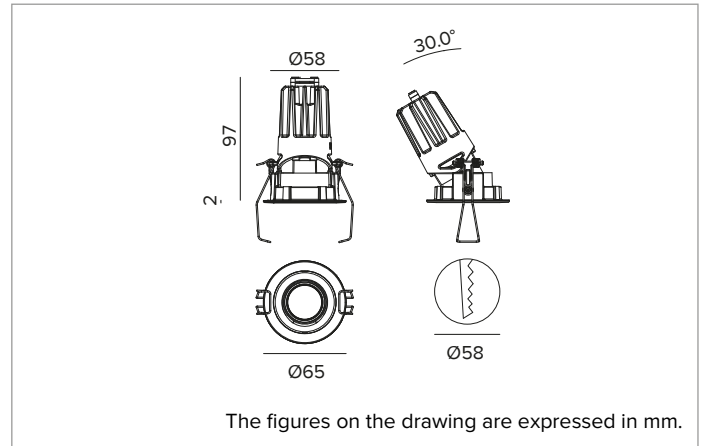

SOURCE

High efficiency Chip on Board LED Ra90. Ra80 on request.

Energy efficiency class: F

Nominal power: 9,5W

Nominal flux: 909lm

Colour rendering index: 90

Rf: 92

Rg: 101

CCT nominal: 3000K

Lifetime (L80/B10): >50000h tq +25°C

ILLUMINOTECHNICAL CHARACTERISTICS

SP Version - a moulded white plastic optical holder with metallised polycarbonate precision optics, a holographic diffusion filter and a black silicone cut off ring. UGR<19 (EN 12464-1).

Optic: REFLECTOR

Beam angles: SP

Optical efficiency: 77%

Fixture flux: 702lm

Luminous efficacy: 64lm/W

Photobiological safety: Compliant with RG1 low risk group

MECHANICAL CHARACTERISTICS

Moulded white plastic optic holder and die-cast aluminium heat sink in black color. White colour cover. The optical unit can be adjusted up to 30° on the vertical plane. Trim version with an integrated white ring.

Colour and finish: Plaster white

Weight: 0.23Kg

Version: TRIM

Degree of protection: IP20 for recessed part

Degree of protection: IP40 for exposed part

ELECTRICAL CHARACTERISTICS

Integrated electronic ON-OFF driver. Luminaire compliant with EN 60598-2-22 for power supply from a centralised emergency system CPSS (Central Power Supply System), not incorporated in the luminaire - high risk areas excluded. The default power and flux are 100% in AC and 100% in DC.

Fixture Power: 11W

Power supply: 220-240Vac 50/60Hz

Insulation Class: CLASS 2

Type of driver / Control: ON-OFF

Driver included: YES

Class F: YES

SAFE FLICKER: PstLM=<1 and SVM=<0.4 (IEC TR 61547-1 and IEC TR 63158), to ensure a more comfortable and safe light

Ambient temperature: 0°C / +25°C

INSTALLATION

Quick tool-free mounting system for false ceiling installation from 0.5 to 30mm.

NOTES

110-277Vac version available on request.

WARRANTY

5 years.

WARNING

Luminaire designed for disposal/recycling at end-of-life. Replaceable (LED only) light source by a professional. Replaceable control gear by a professional.

Due to the technological evolution of the electronic components, the data provided may be updated, and as such, confirmation must be requested during the order process.

Luminous flux and power supply have +/-10% tolerances with respect to the indicated value. tq +25°C (CIE 121).

We reserve the right to make technical changes.

Targetti Sankey S.r.l.
Via Pratese, 164
50145 Firenze - Italy
Tel: +39 055 37911
targetti.com
targetti@targetti.com

CCIAA Firenze
Share Capital:
€ 500.000,00
VAT N. (IT):
01537660480
R.E.A: FI-275656

TARGETTI